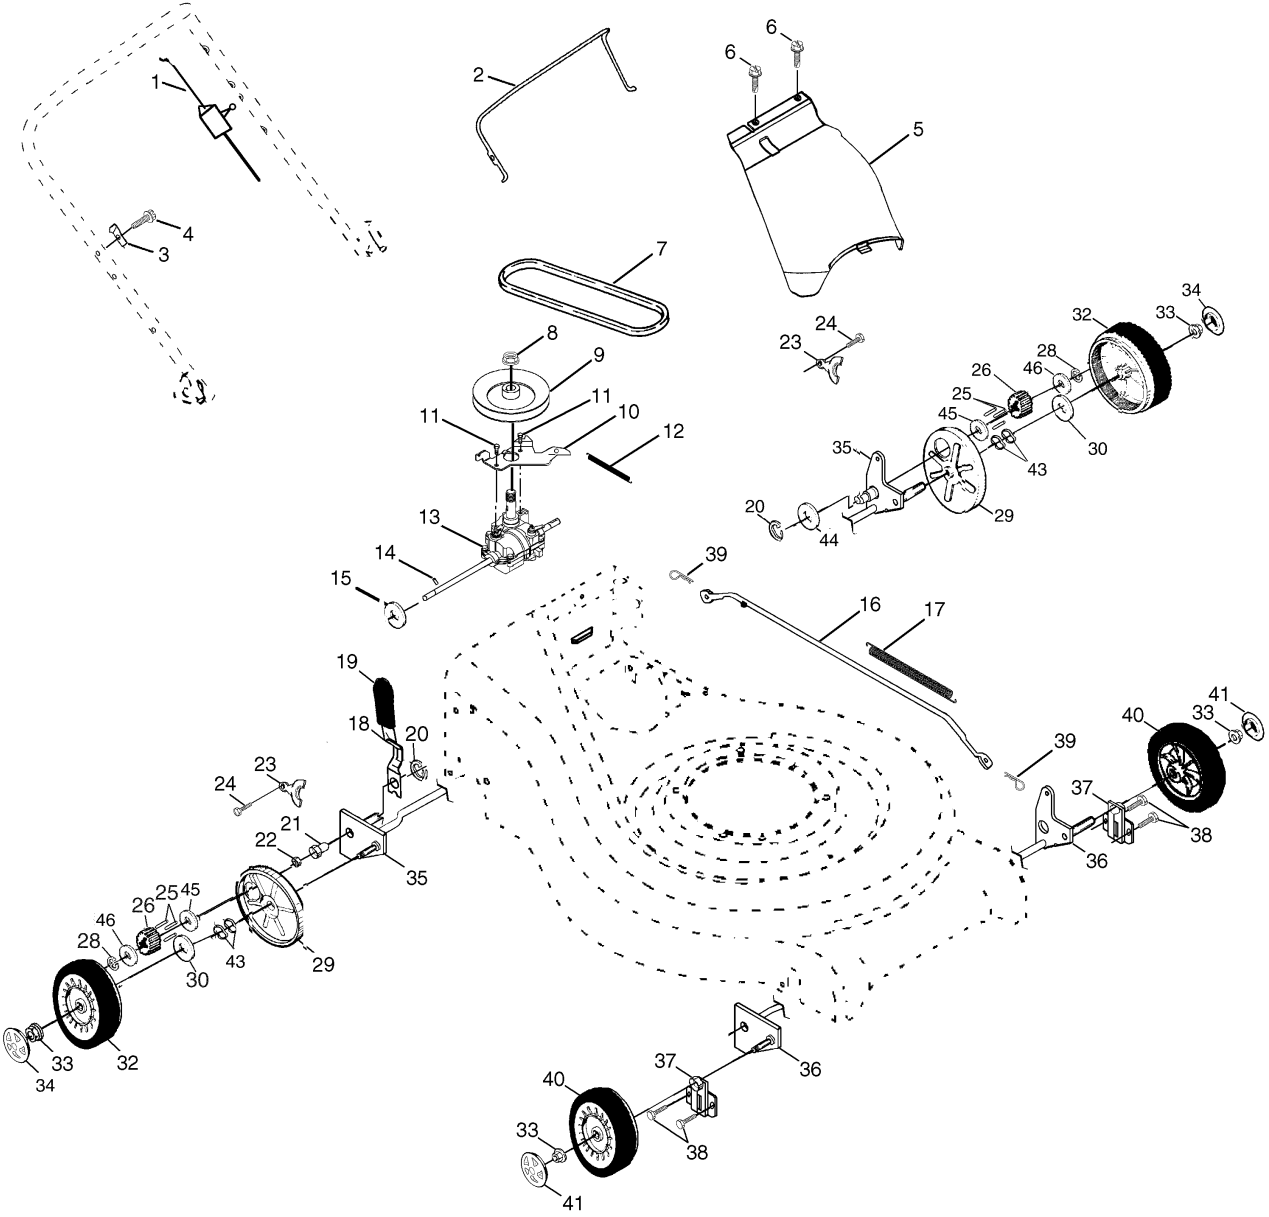

REPAIR PARTS

ROTARY LAWN MOWER - - MODEL NO. P531PDE (P531PDEB) 954 12 00 18

REPAIR PARTS

ROTARY LAWN MOWER - - MODEL NO. P531PDE (P531PDEB) 954 12 00 18

KEY NO.	PART NO.	DESCRIPTION
1	532161587	Cable Drive
2	532161473	Bail Control Drive
3	532164557	Bracket, Downstop
4	532083816	Screw Hex Wash Head Tapping 10-2
5	532161552	Cover Drive
6	532750634	Screw Thdrol 10-25 x .50
7	532160816	V-Belt
8	532132010	Nut Lock Flanged 3/8-16 Zinc
9	532163939	Pulley Driven
10	532164553	Belt Keeper
11	817541011	Screw Hex Wash Head 10-24 X .668
12	532075192	Spring
13	532169611	Transmission Asm.
14	532145354	Pin Spring Thrust
15	532057079	Washer Hardened
16	532161584	Rod Connecting
17	532161602	Spring Extension
18	532164554	Spring Selector
19	532161961	Knob Selector Spring
20	812000022	E-Ring 7/8

KEY NO.	PART NO.	DESCRIPTION
21	532163365	Bearing Support
22	532169911	Bearing Ball
23	532164555	Retainer Drive Asm. Stmp.
24	532057808	Screw Hex Head Tapping 1/4-20 x .75
25	532166453	Drive Pawl
26	532166450	Pinion, Drive RH
28	812000058	E-Ring 7/16
29	532088080	Cover, Dust Wheel
30	532067725	Washer 1/2 x 1-1/2 x .134
32	532162063	Wheel 9 x 2
33	532083923	Nut Hex Flange Lock
34	532150181	Hubcap
35	532164552	Shaft Asm. Rear
36	532164550	Shaft Asm. Front
37	532161463	Retainer Front Shaft
38	532163409	Screw 12 x 5/8
39	532700279	Clip Retainer
40	532157178	Wheel 8 x 2
41	532150182	Hubcap
43	532057143	Wave Washer
44	819572216	Washer
45	532062335	Washer
46	532052160	Washer