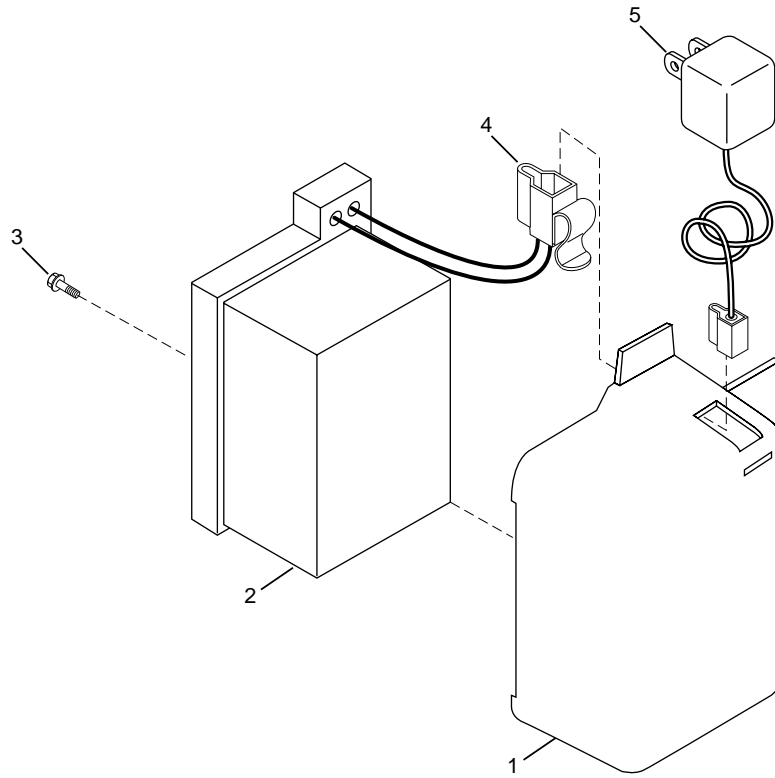

REPAIR PARTS

REAR BAGGER ROTARY LAWN MOWER - - MODEL NUMBER P531PDEB

KEY NO.	PART NO.	DESCRIPTION
1	532157553	Battery Bracket
2	532750909	Battery
3	817411312	Hex Washer Head Screw 13 x .750
4	532086353	Connector Mounting Clip
5	532130024	Battery Charger