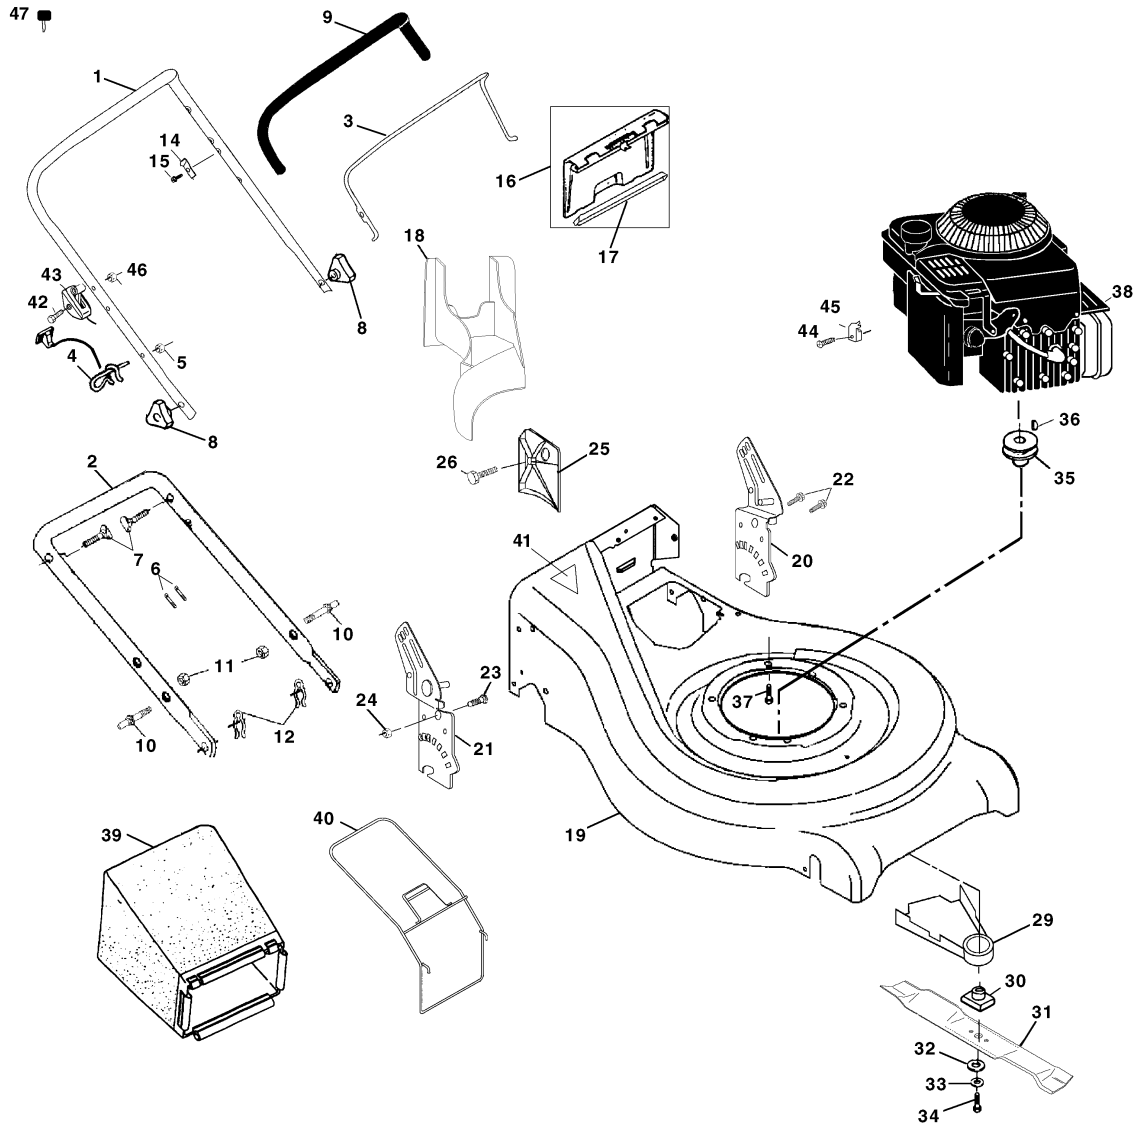

REPAIR PARTS

ROTARY LAWN MOWER - - MODEL NO. P531PDE (P531PDEB) 954 12 00 18

REPAIR PARTS

ROTARY LAWN MOWER - - MODEL NO. P531PDE (P531PDEB) 954 12 00 18

KEY NO.	PART NO.	DESCRIPTION	KEY NO.	PART NO.	DESCRIPTION
1	532167163	Handle, Upper Dlx Comf.	26	532163409	Screw 12 x 5/8
2	532164556	Handle, Lower	29	532134612	Shield, Debris Modified
3	532131036	Bail, Cont. Wire Dlx Comf. Blk	30	532851514	Adapter, Blade w/key Longer
4	532132001	Guide, Rope, Side	31	532159267	Blade, 21"
5	532063601	Nut, Hex Lockwasher 1/4-20	32	532851074	Washer, Hardened
6	532066426	Wire, Tie	33	532850263	Lockwasher, Helical Spring 3/8
7	532131959	Bolt, Handle 5/16-18 x 1.75	34	532851084	Screw, Hex Head 3/8-24 x 1.38
8	532087692	Knob, Handle	35	532084596	Pulley, Engine
9	532164265	Grip, Hdl Foam Smooth	36	532087677	Key, Hi Pro
10	532161551	Bolt, Sq. Neck	37	532150406	Bolt, Engine
11	873990500	Nut, Hex Lockwasher Ins. 5/16-18 UNC	38	-----	* Engine Briggs & Stratton12H807
12	532051793	Cotter, Hairpin			Order parts from engine manufacturer
14	532125162	Bracket, Upstop	39	532165846	Grass Catcher Bag
15	532083816	Screw, Hex Washer Head Tapping 10-2	40	532161358	Grass Catcher Frame
16	532162085	Kit, Door Rear	41	532145494	Danger Decal
17	532161548	Seal, Door	42	532144929	Screw
18	532165261	Plug, Mulcher	43	532163837	Combi-key Control
19	532164388	Kit, Housing	44	532083816	Screw
20	532164548	Handle, Bracket Asm. Left	45	532111190	* Clamp
21	532169306	Handle, Bracket Asm. Right	46	532751152	Nut
22	532150078	Screw, Hex Wshd	47	532122147	Key
23	532163183	Bolt, Hex Head 5/16-18 x 5/8	--	532161057	Warning Decal (Not Shown)
24	532063124	Nut, Hex Lock Wshr 5/16-18	--	532164652	Operator's Manual(Euro)
25	532161333	Baffle, Side	--	532164380	Operator's Manual(Scand)